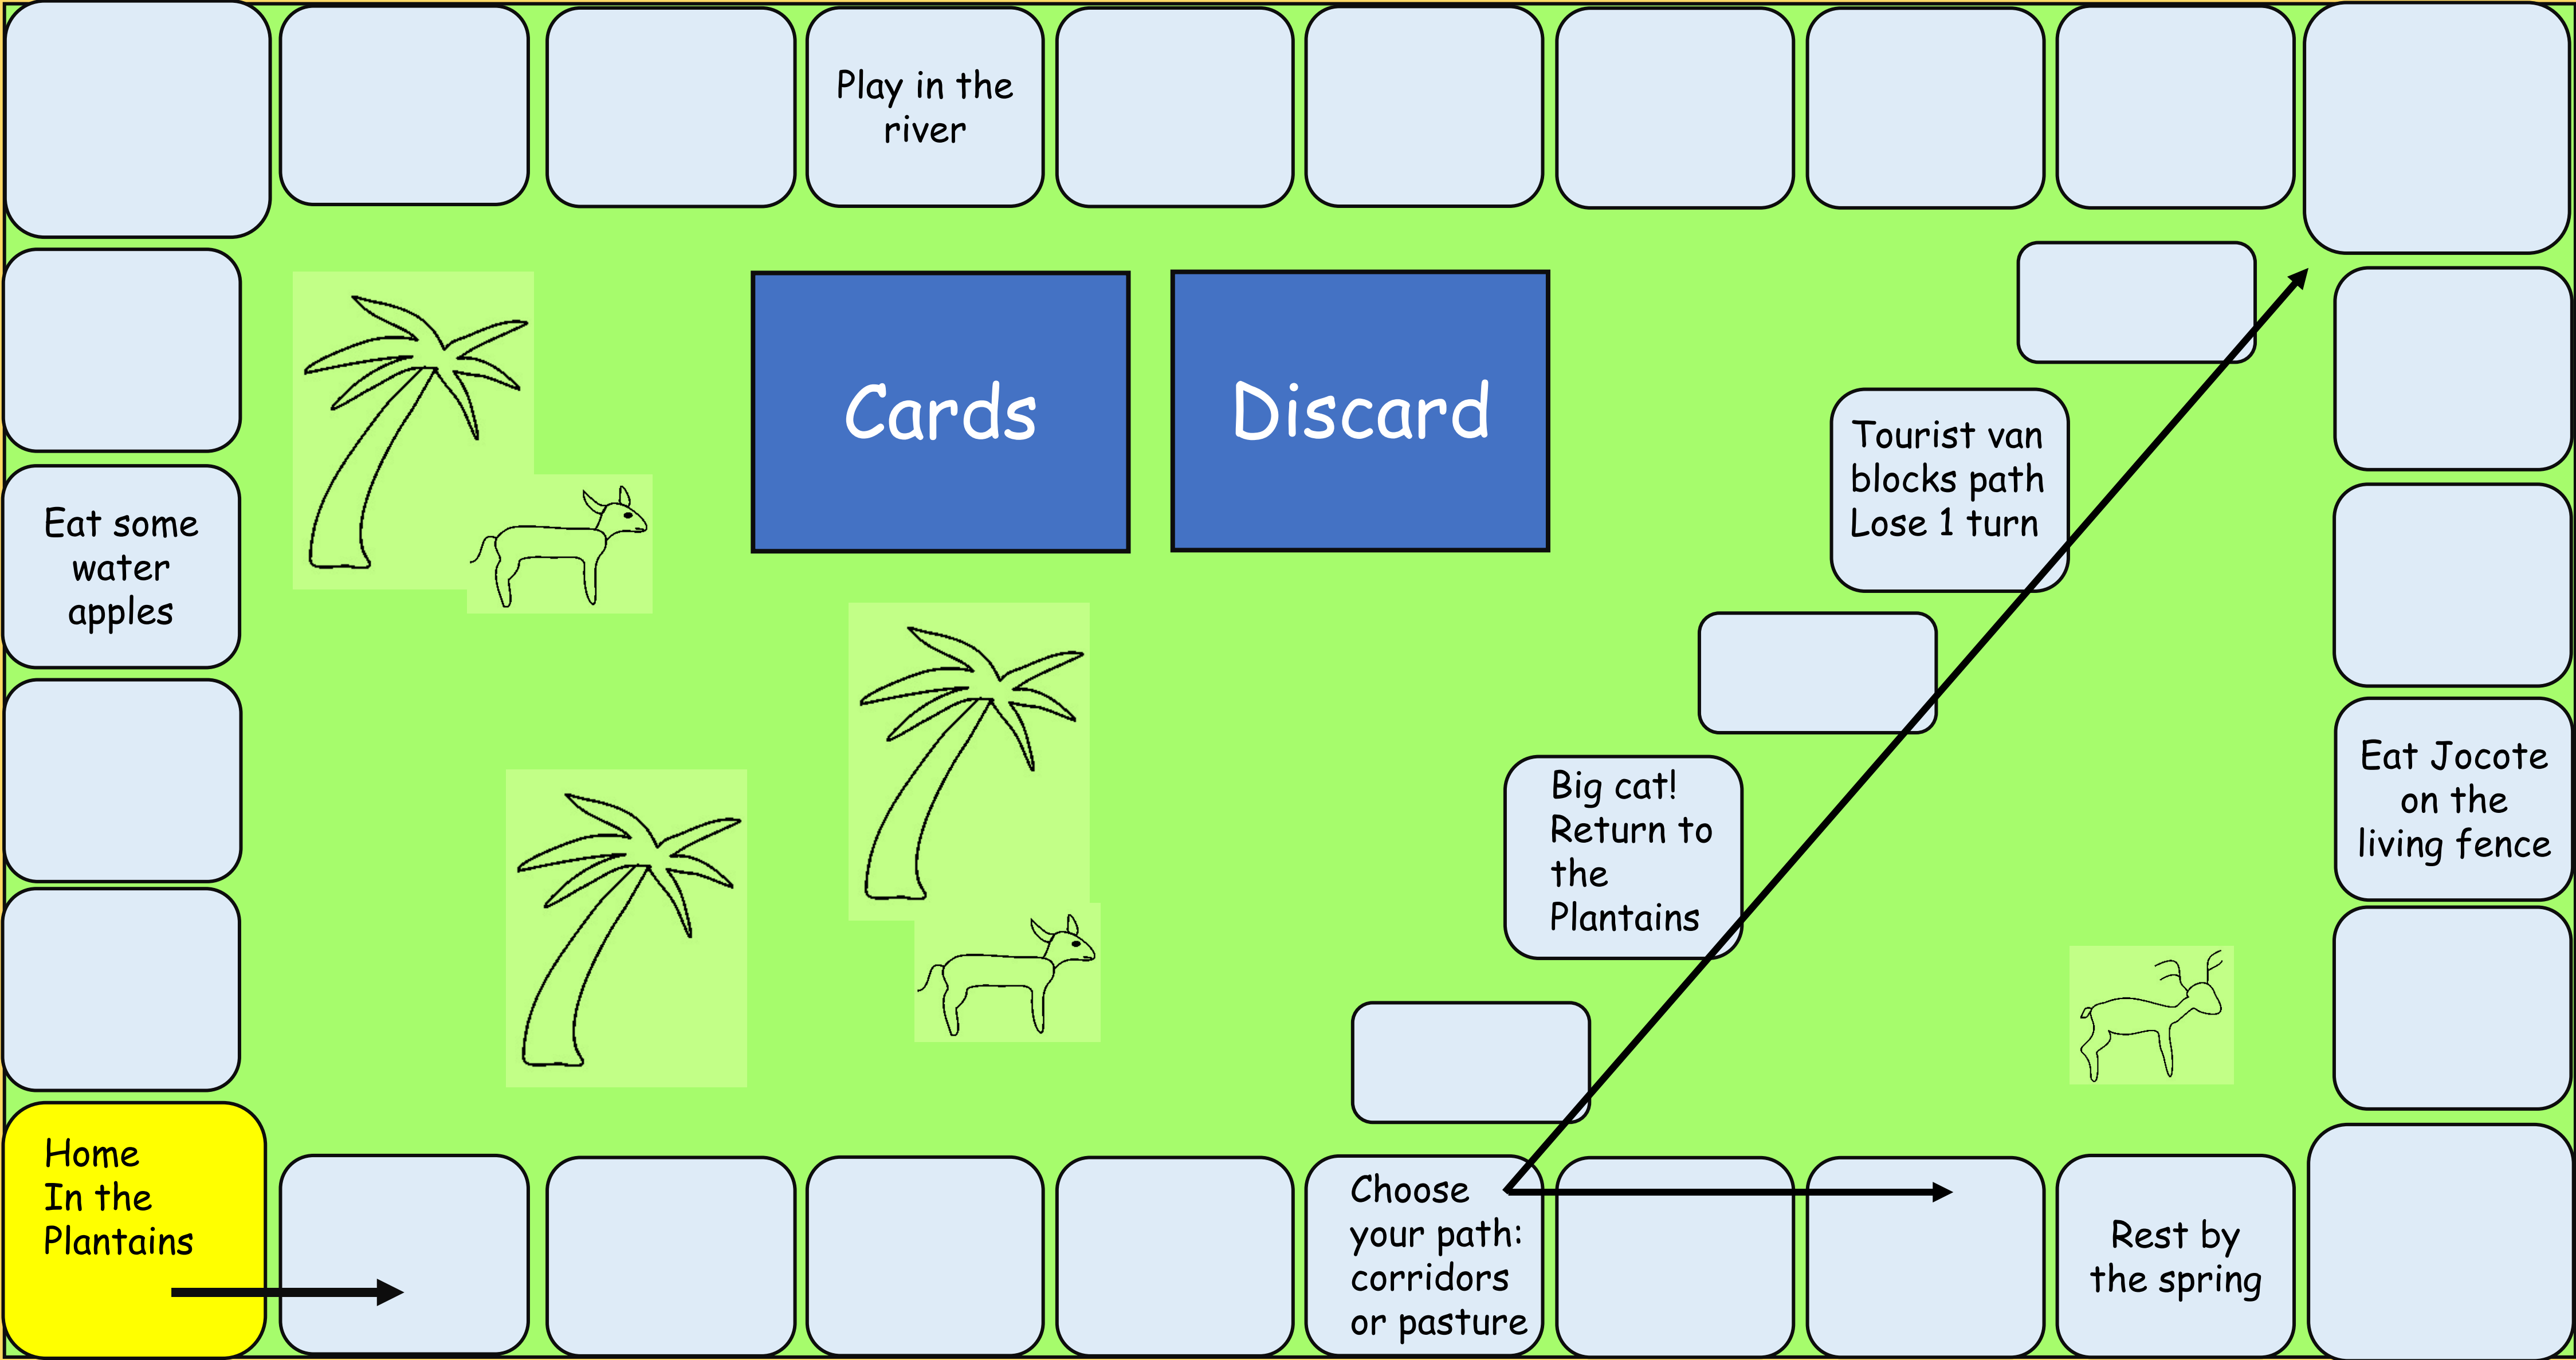

RIVER

PSEUDORIPARIAN

F R U I T  
C R O P S

L I V I N G  
F E N C E

Play in the river

Cards

Discard

Tourist van blocks path  
Lose 1 turn

Big cat!  
Return to the  
Plantains

Choose your path:  
corridors  
or pasture

Rest by  
the spring

Eat Jocote  
on the  
living fence

Eat some  
water  
apples

Home  
In the  
Plantains