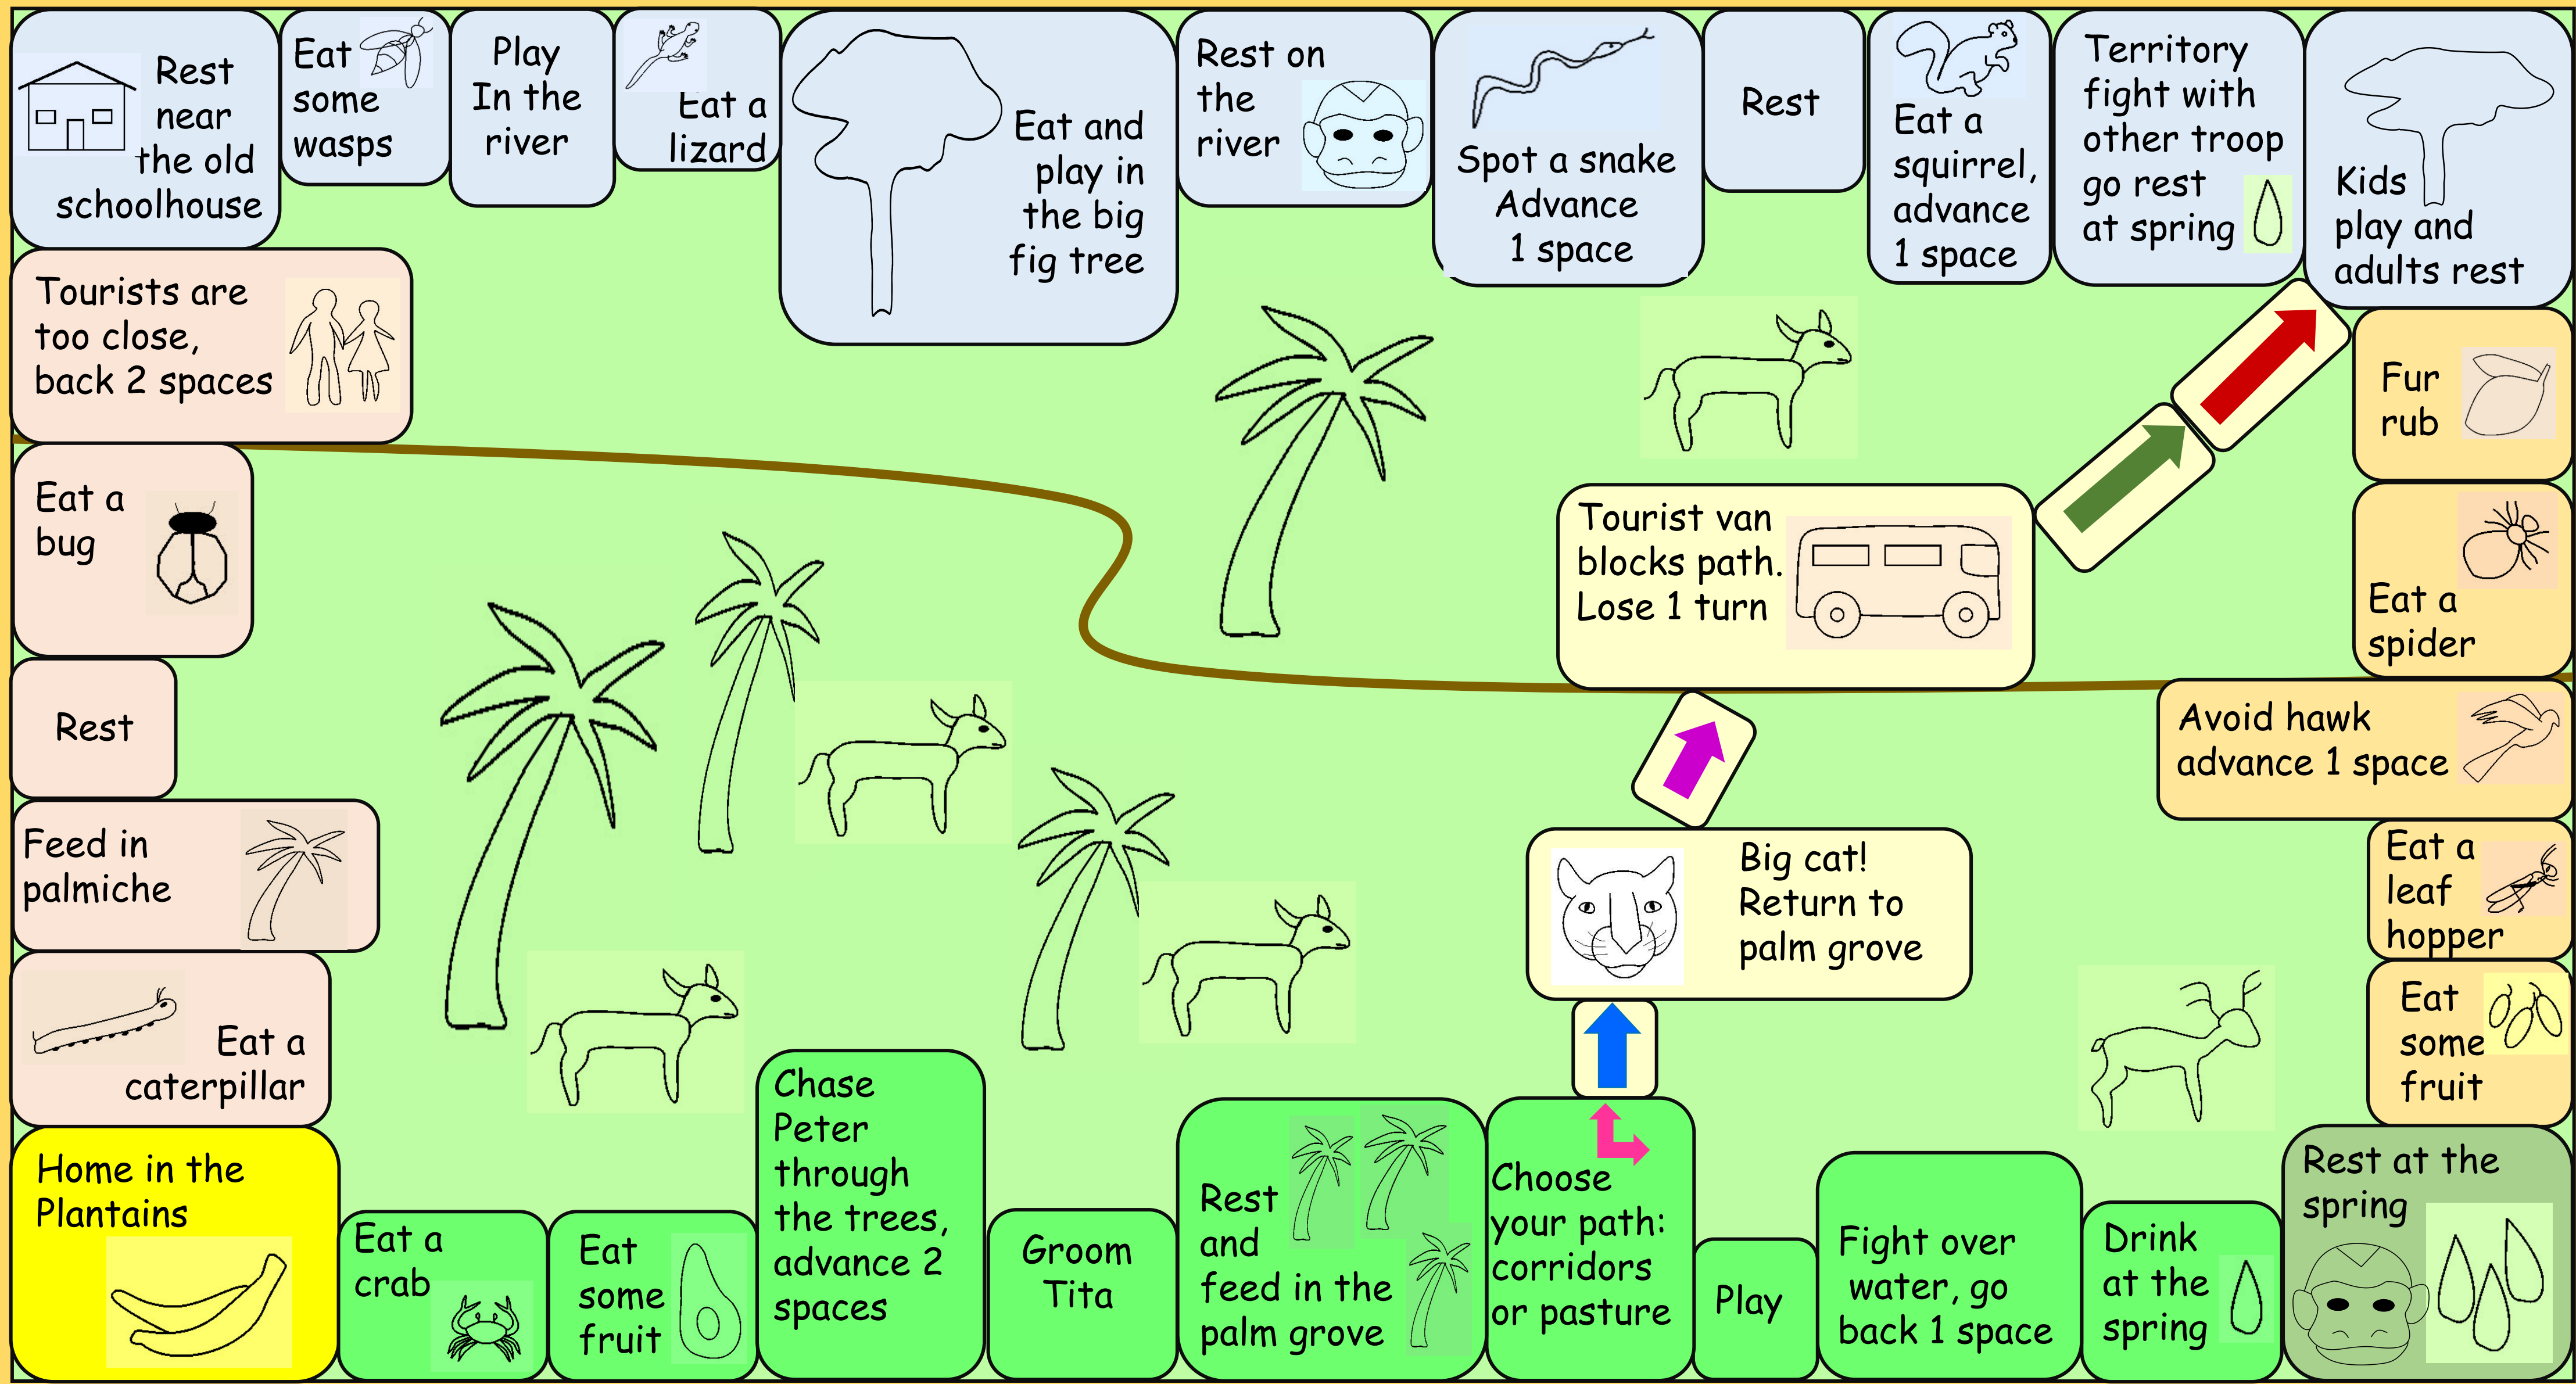

RIVER

FURCH
CROPS

LIVING
FENCE

PSEUDORIPARIAN